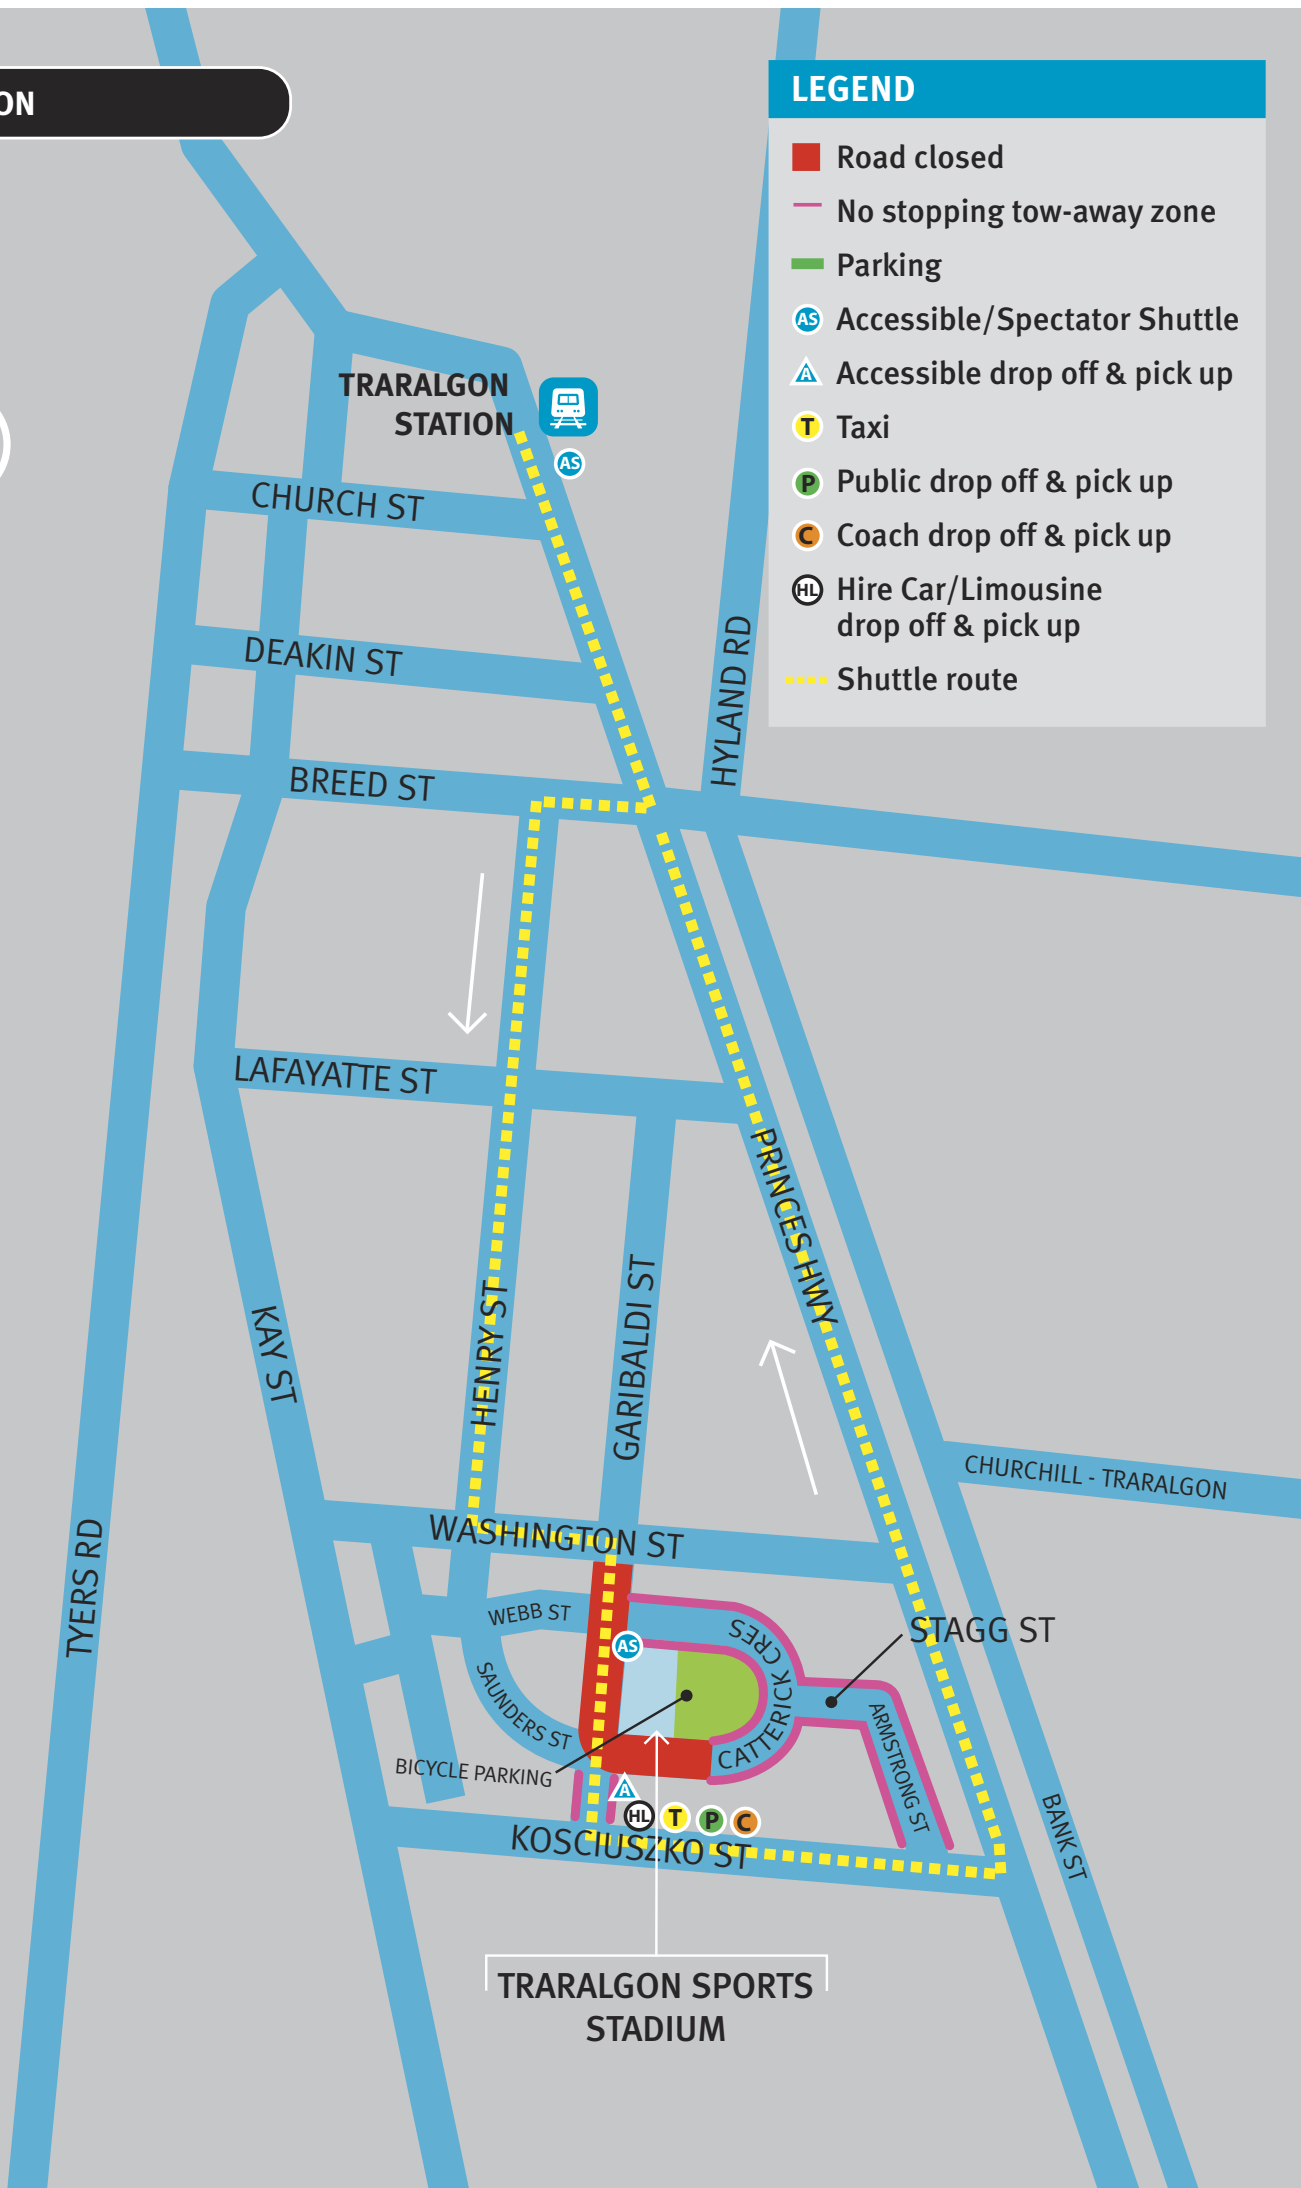

TRARALGON

LEGEND

- Road closed
- No stopping tow-away zone
- Parking
- Accessible/Spectator Shuttle
- Accessible drop off & pick up
- Taxi
- Public drop off & pick up
- Coach drop off & pick up
- Hire Car/Limousine drop off & pick up
- Shuttle route

TRARALGON SPORTS STADIUM