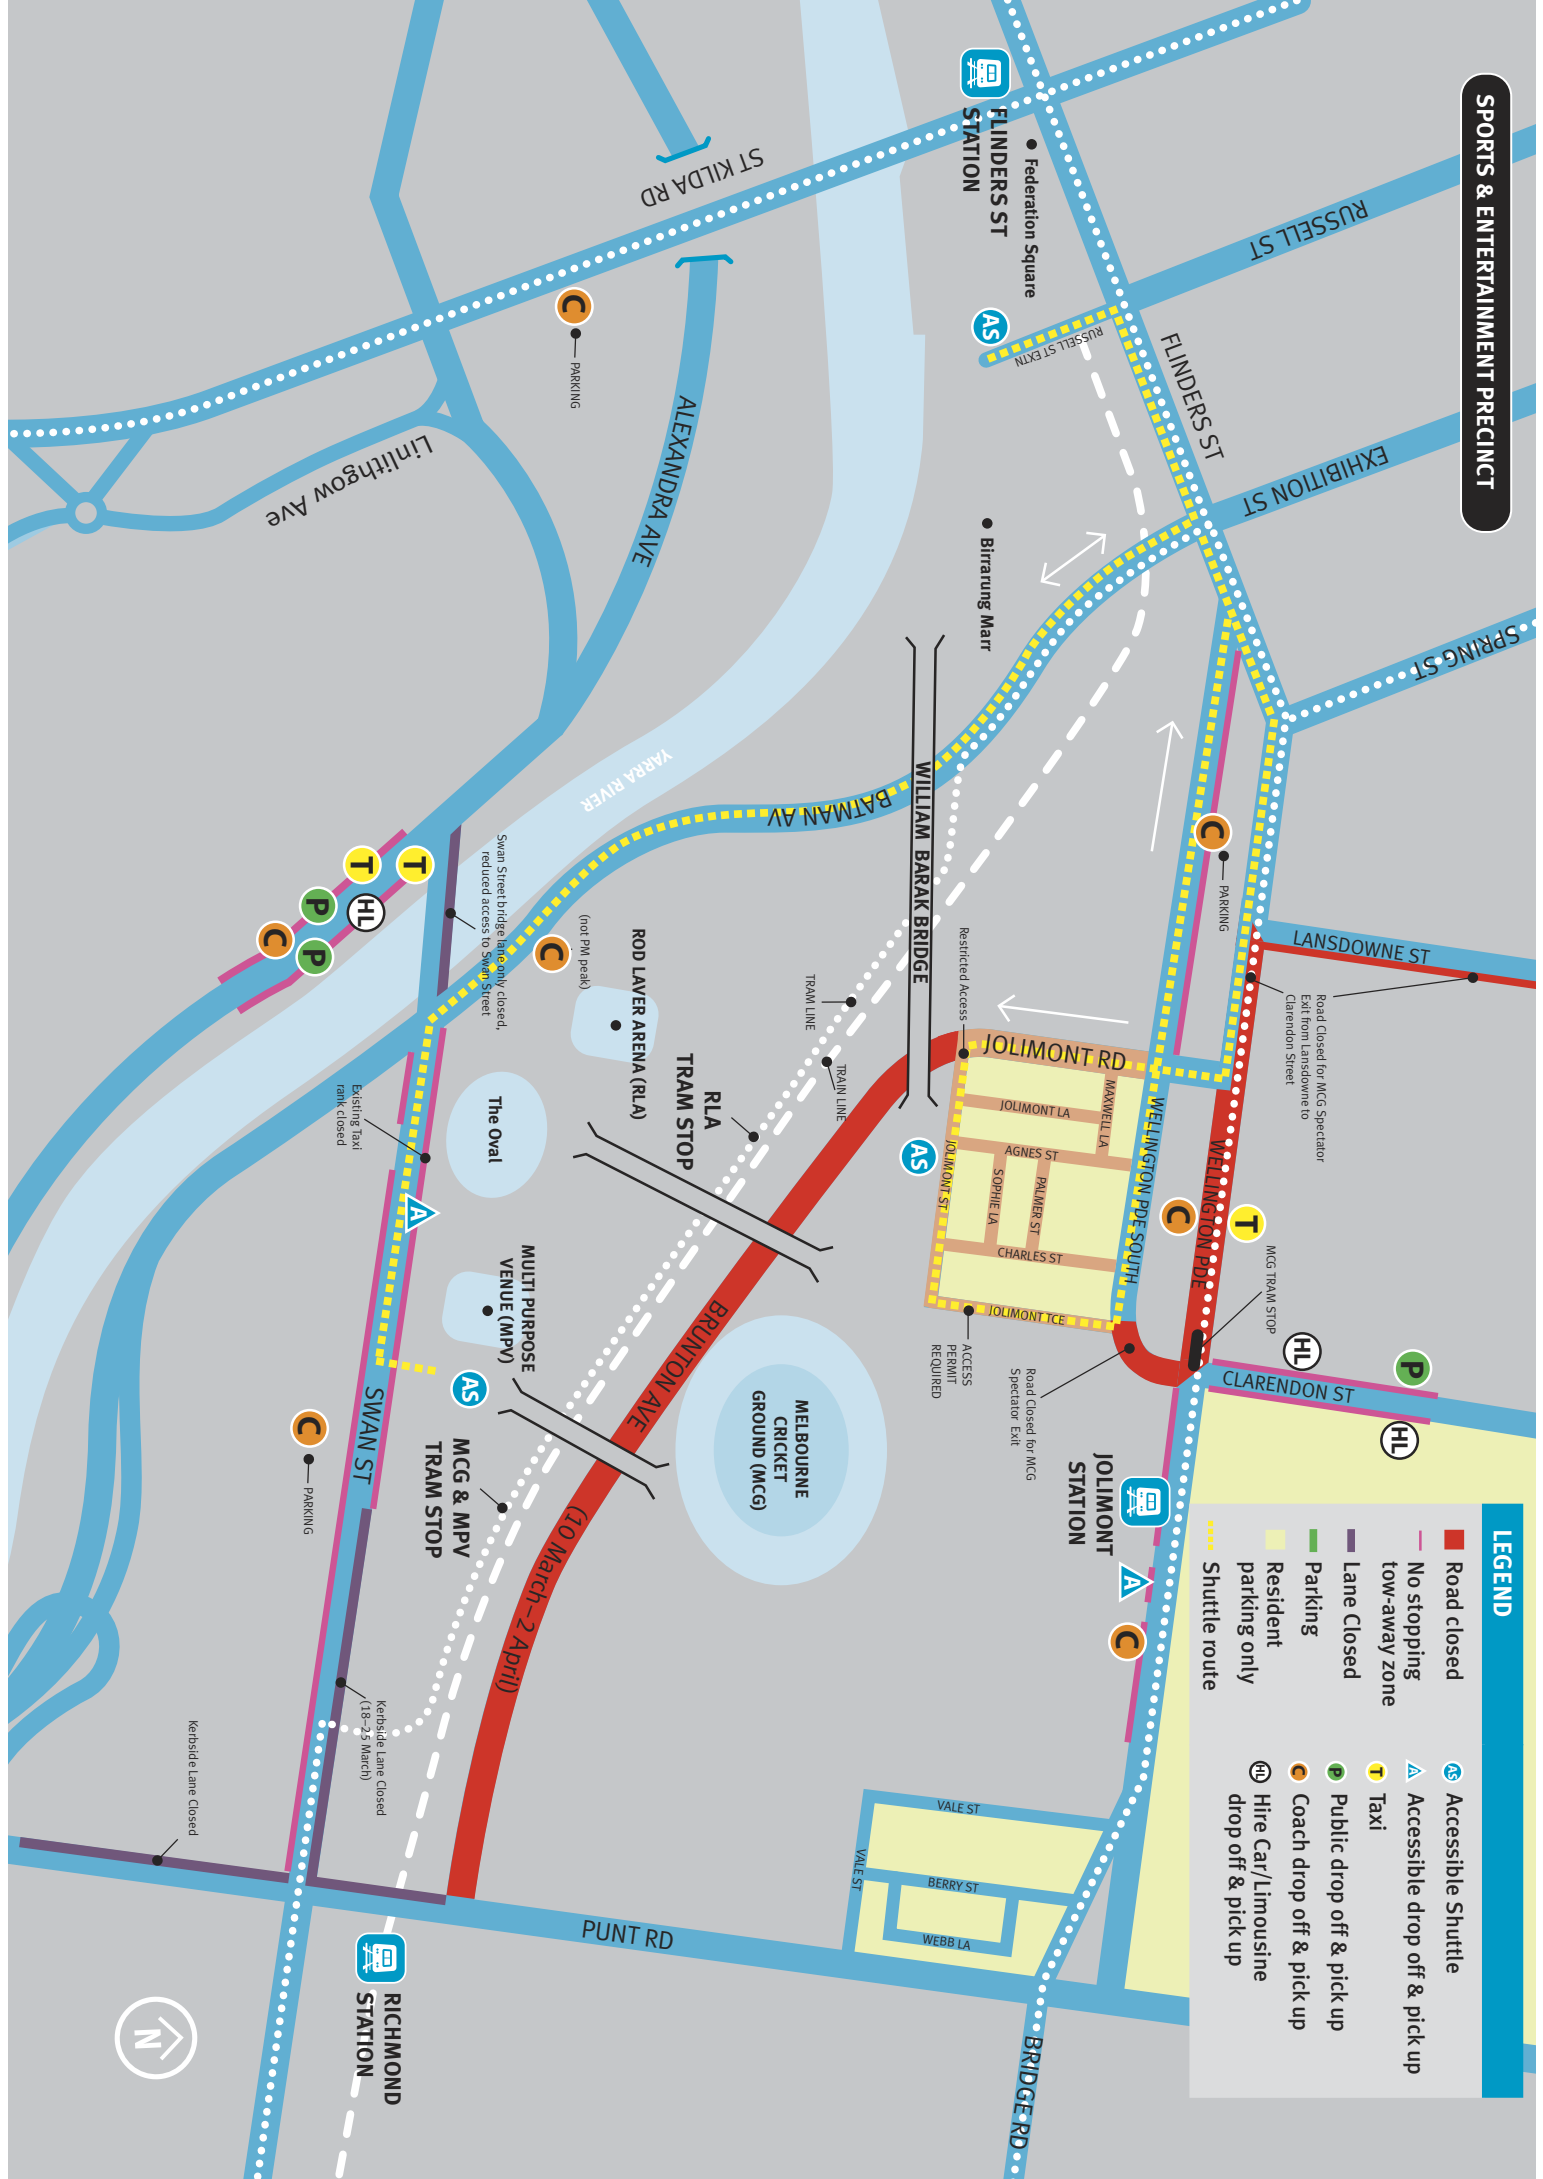

SPORTS & ENTERTAINMENT PRECINCT

LEGEND

- Road closed
- No stopping tow-away zone
- Lane Closed
- Parking
- Resident parking only
- Shuttle route
- AS Accessible Shuttle
- △ Accessible drop off & pick up
- T Taxi
- P Public drop off & pick up
- C Coach drop off & pick up
- HL Hire Car/Limousine drop off & pick up