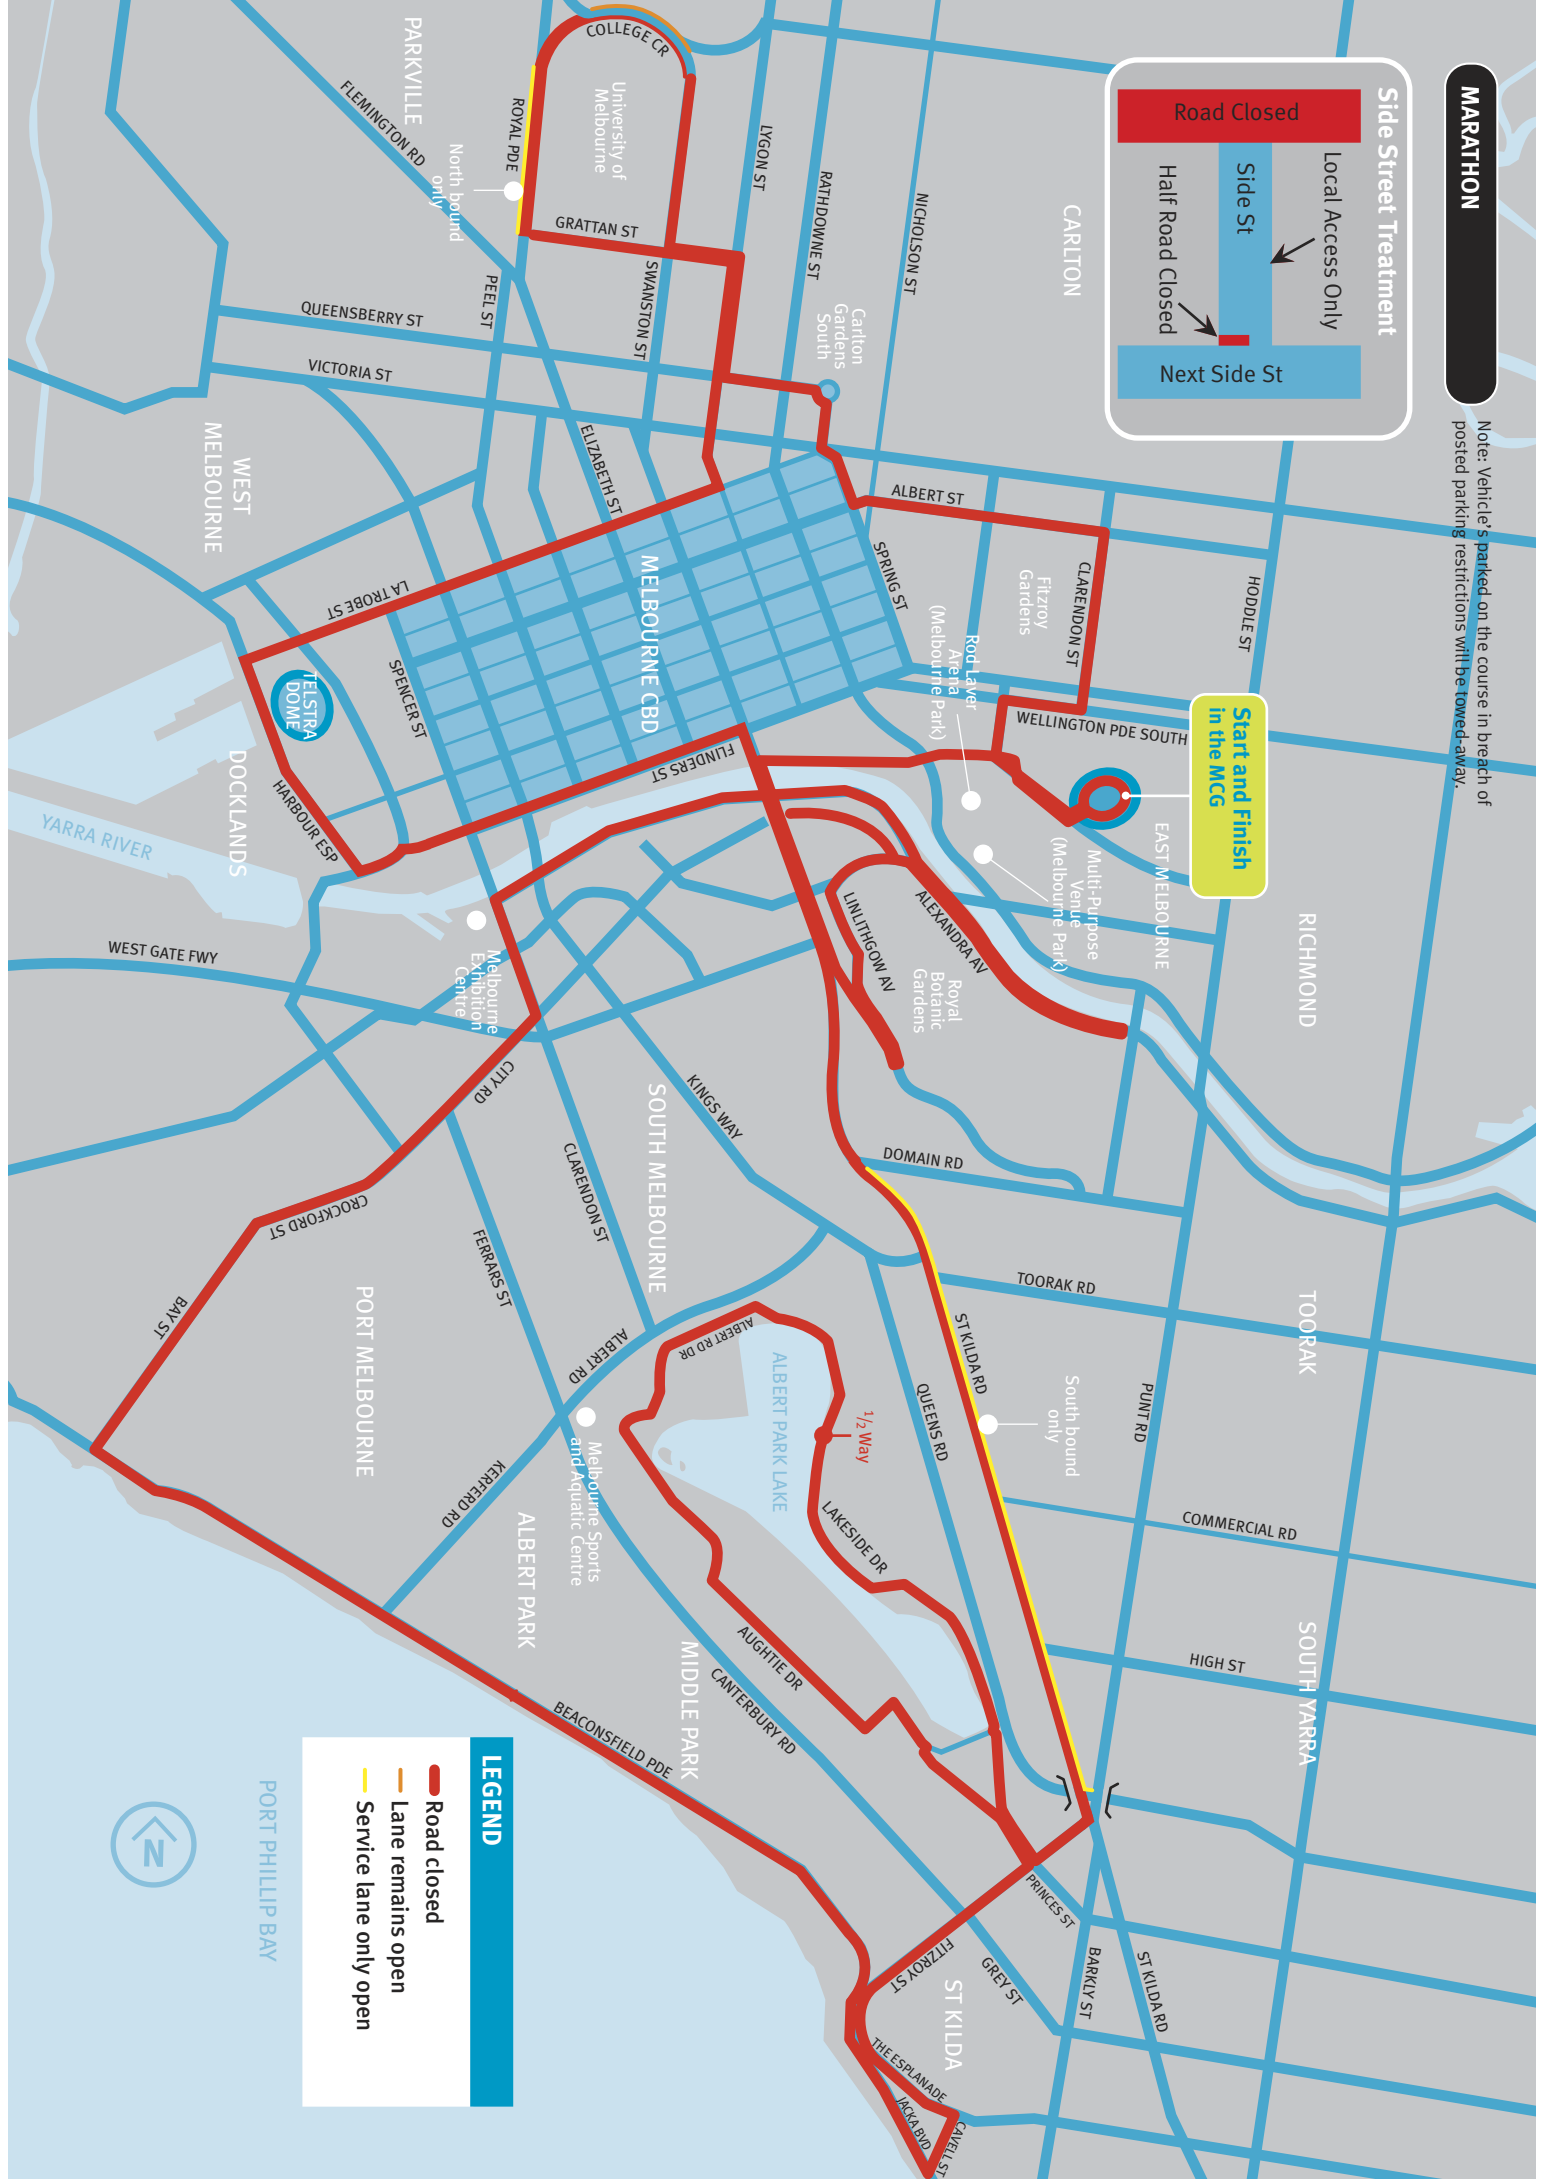

**MARATHON**

Note: Vehicle's parked on the course in breach of posted parking restrictions will be towed-away.

**Start and Finish in the MCG**

**LEGEND**

- Road closed
- Lane remains open
- Service lane only open

PORT PHILLIP BAY