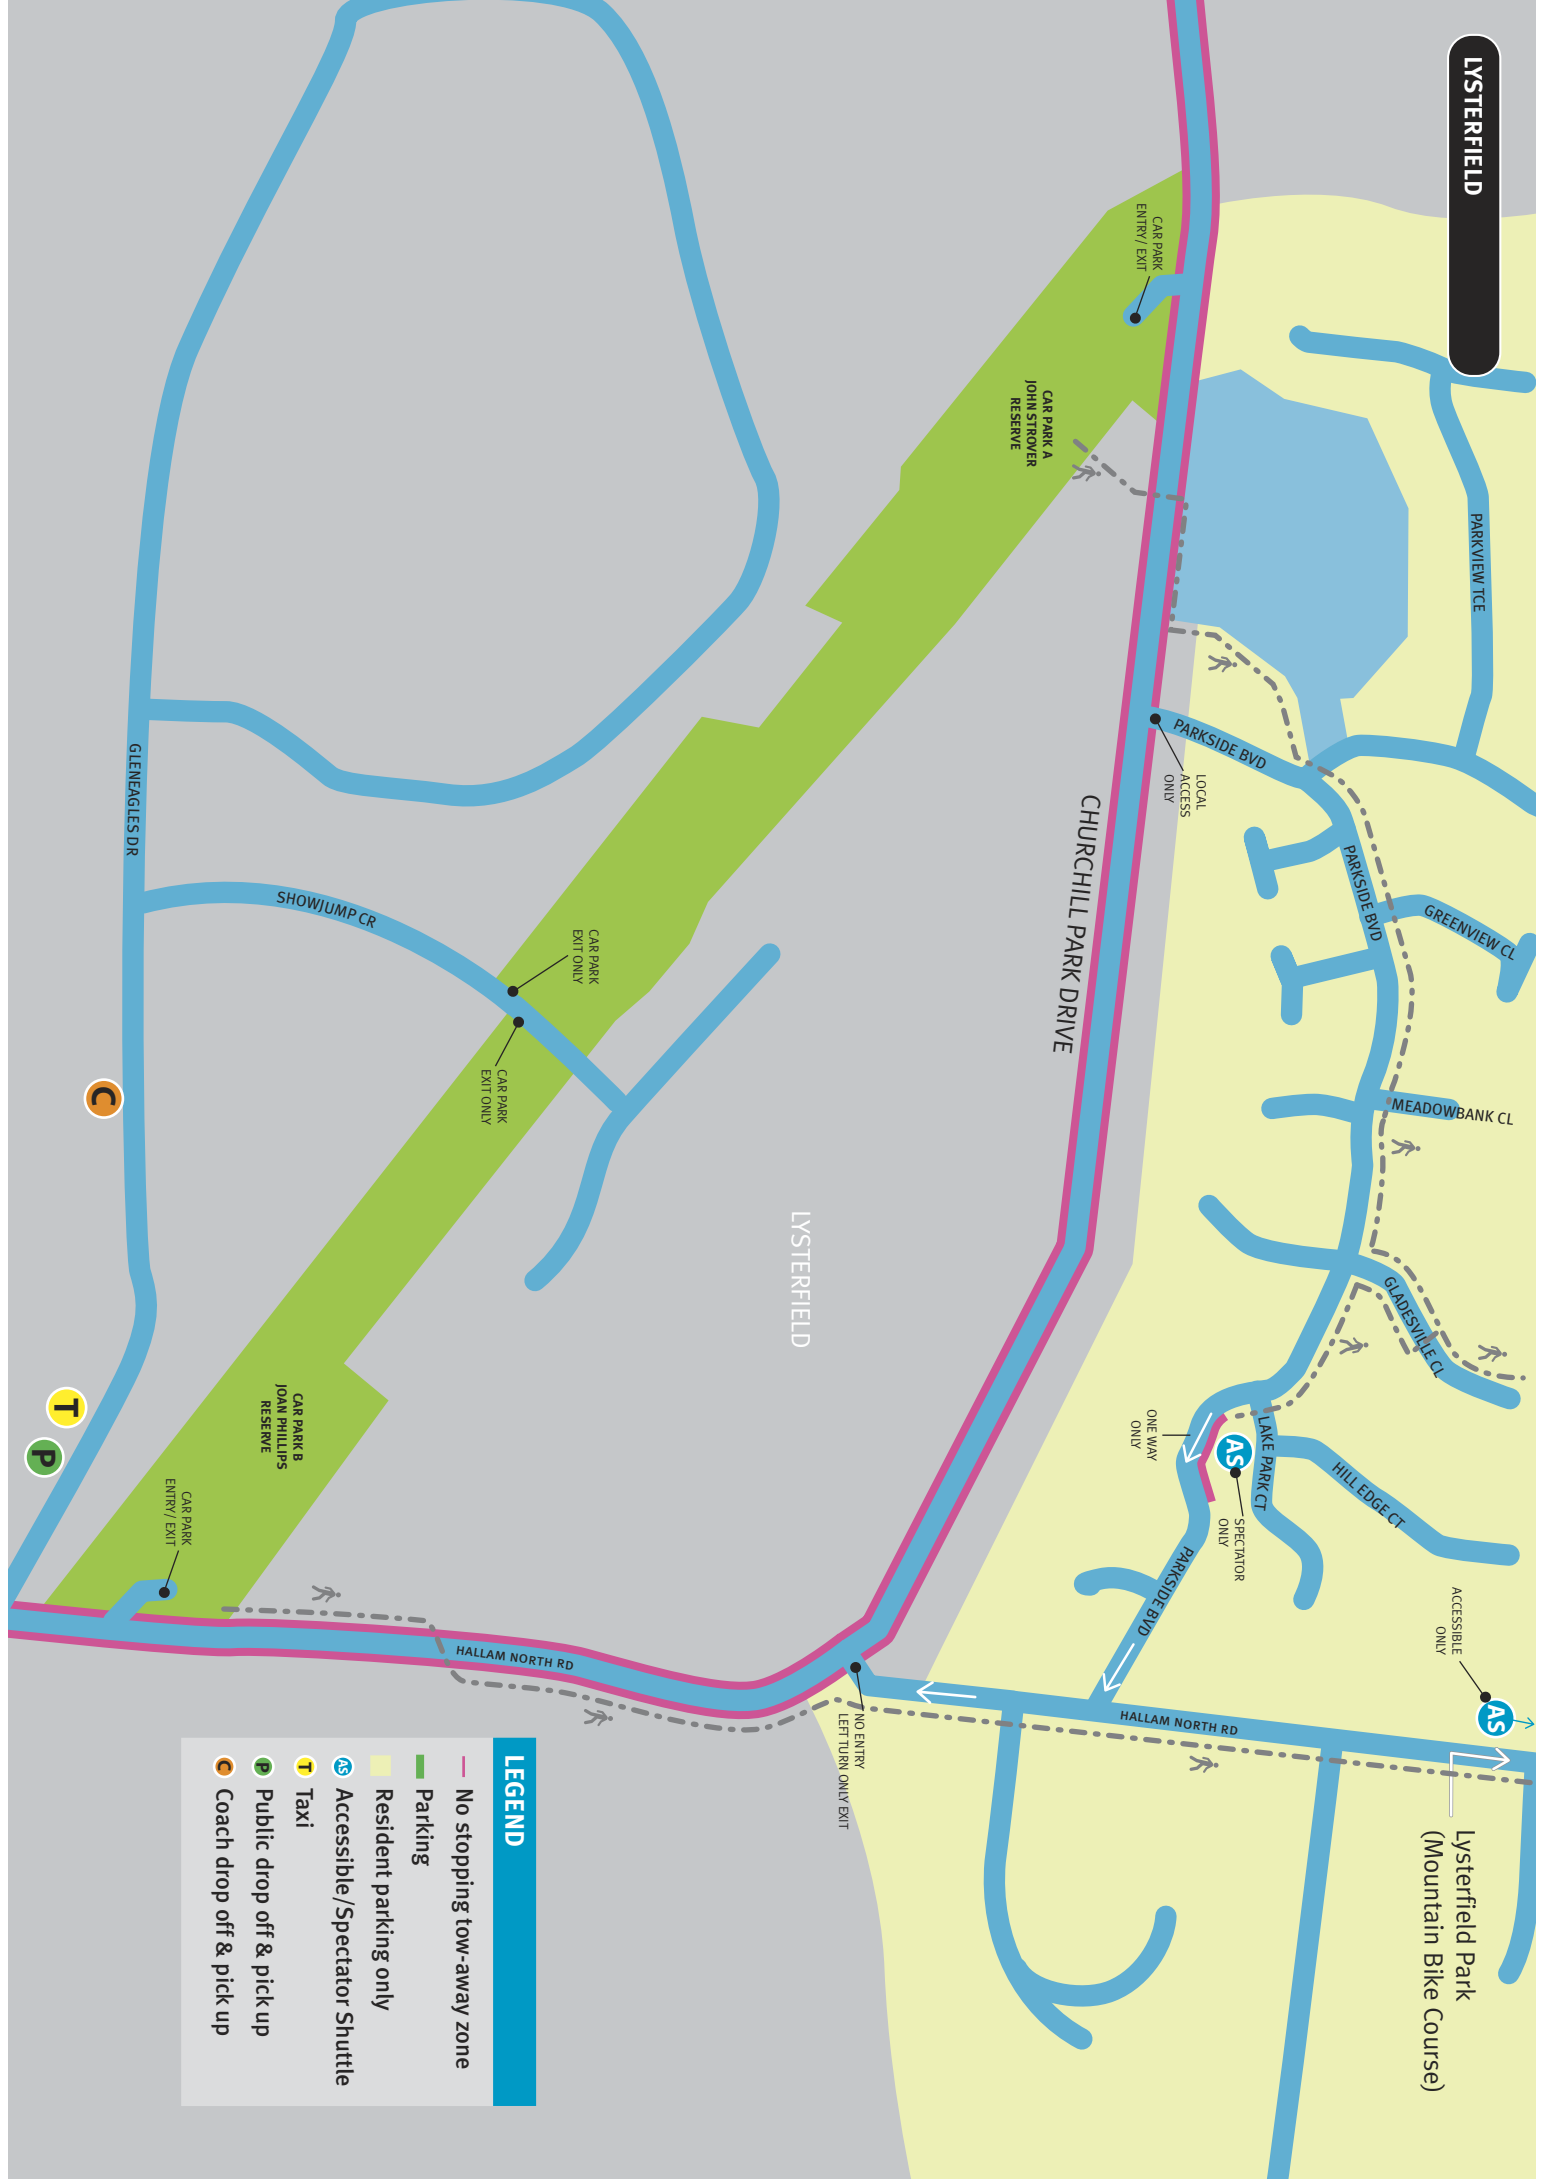

LYSTERFIELD

LEGEND

- No stopping tow-away zone
- Parking
- Resident parking only
- ♿ Accessible/Spectator Shuttle
- T Taxi
- P Public drop off & pick up
- C Coach drop off & pick up