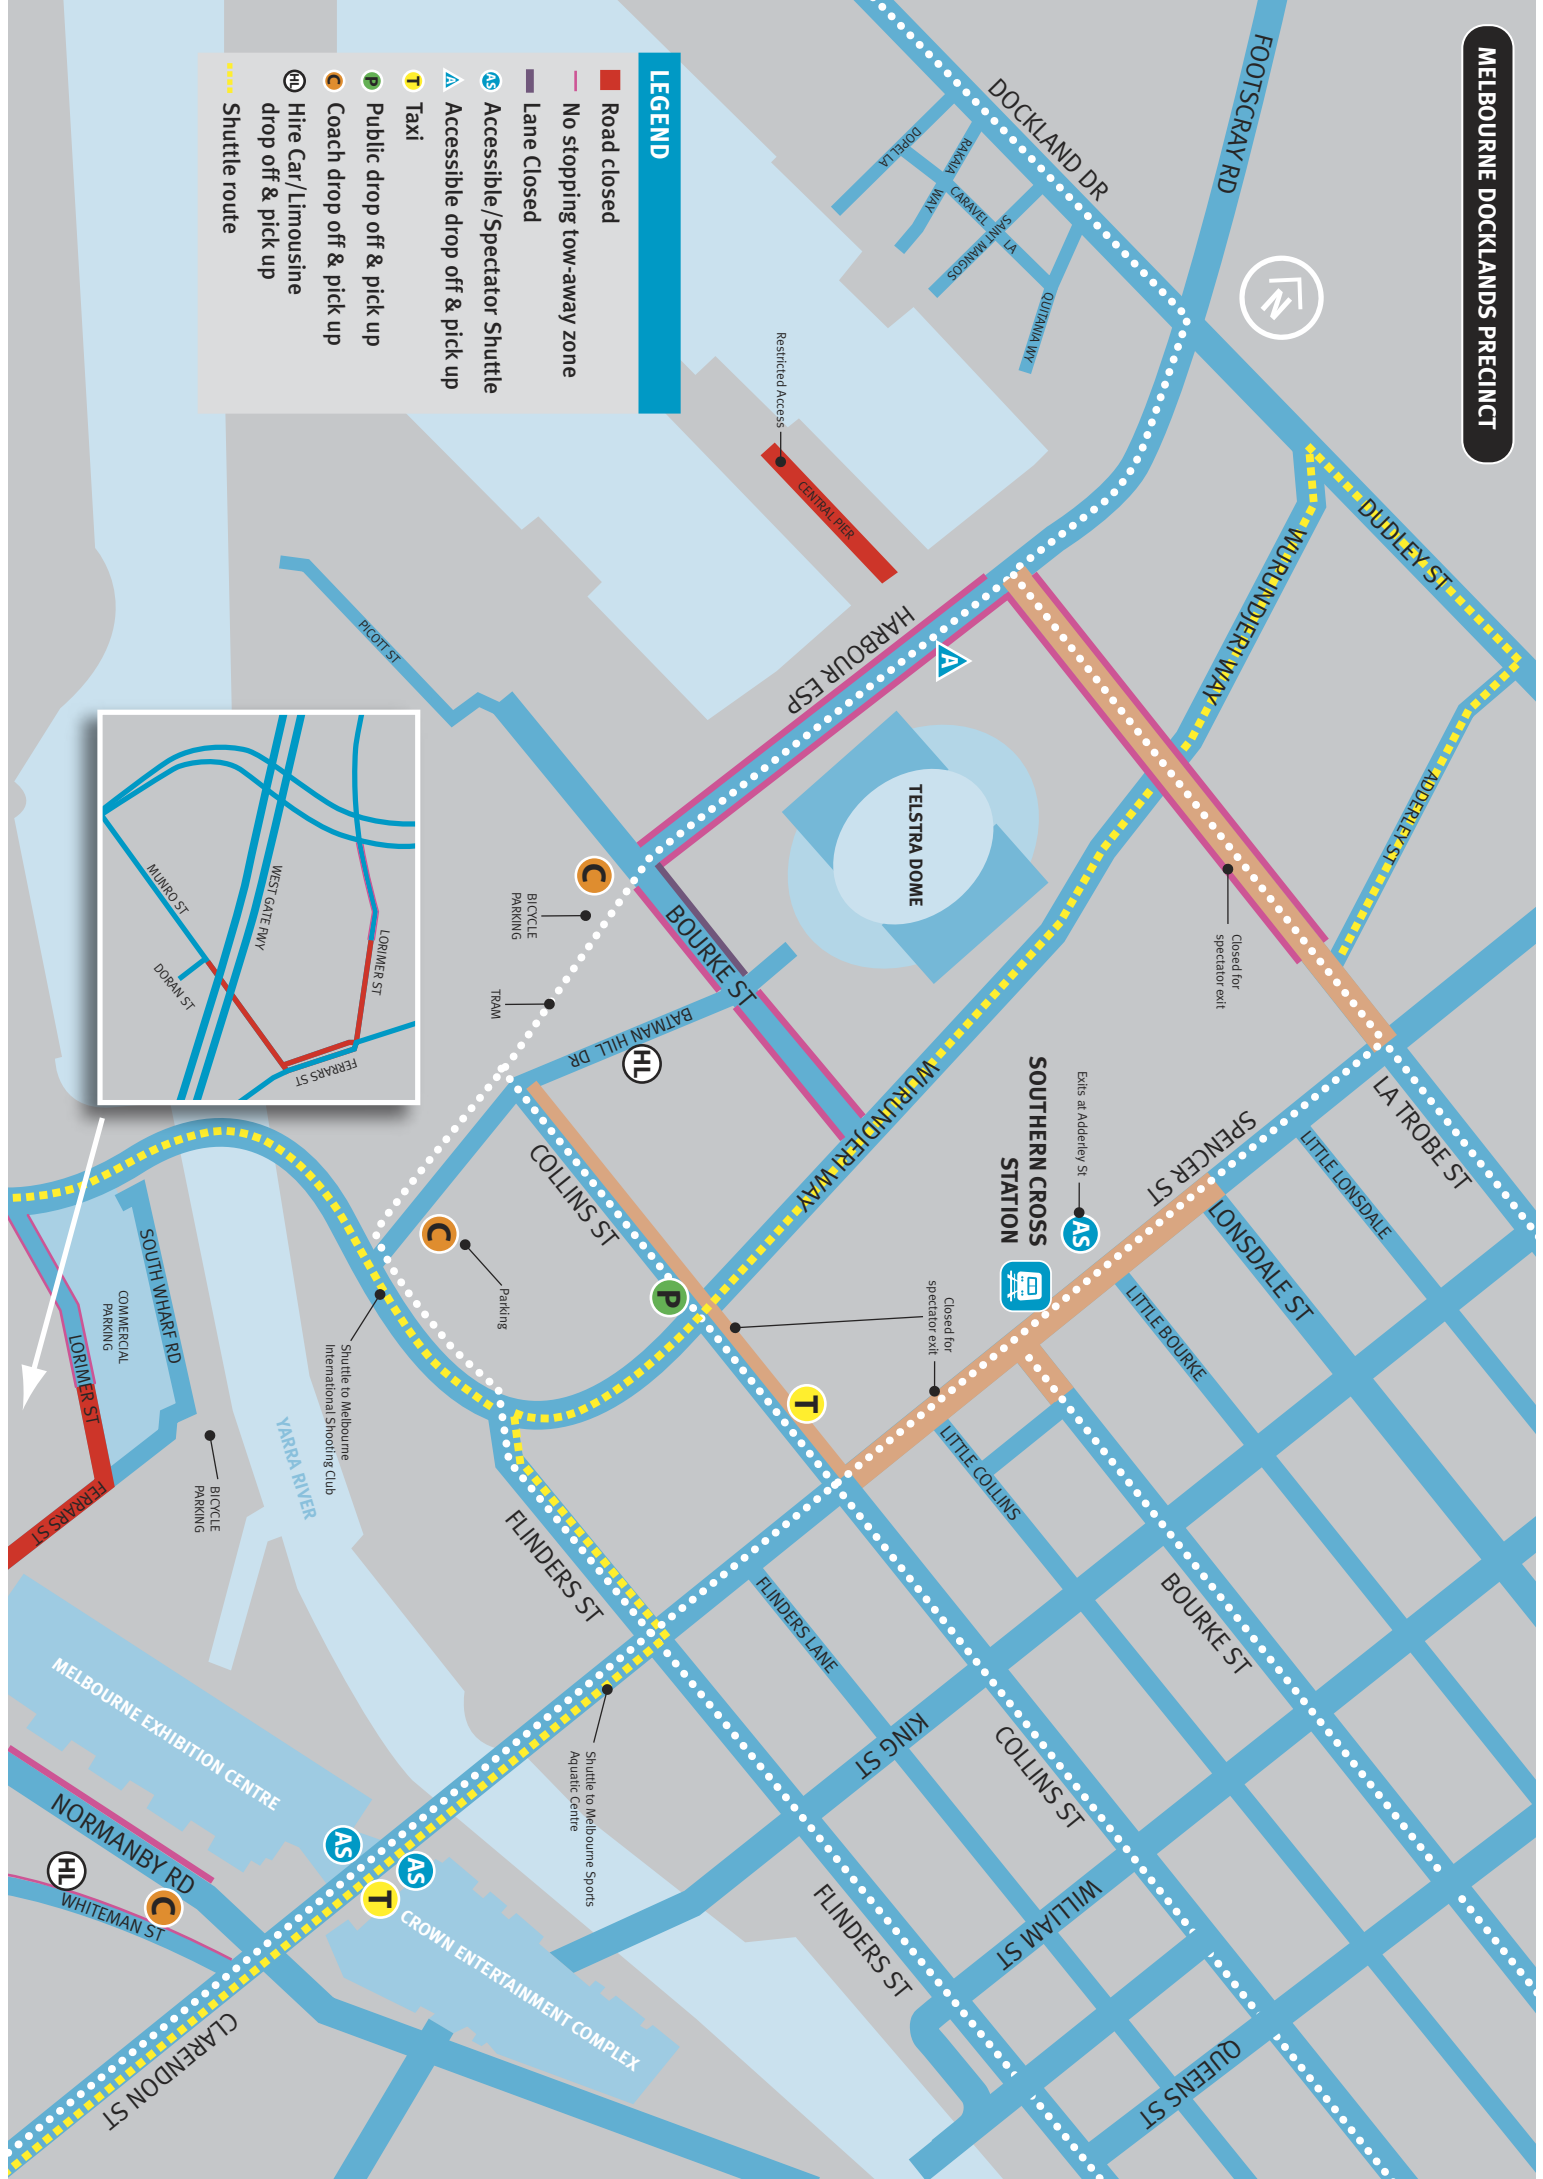

MELBOURNE DOCKLANDS PRECINCT

LEGEND

- Road closed
- No stopping tow-away zone
- Lane Closed
- AS Accessible/Spectator Shuttle
- △ Accessible drop off & pick up
- T Taxi
- P Public drop off & pick up
- C Coach drop off & pick up
- AS Hire Car/Limousine drop off & pick up
- Shuttle route

Restricted Access
CENTRAL PIER

Closed for spectator exit

Closed for spectator exit

Shuttle to Melbourne Sports Aquatic Centre

SOUTHERN CROSS STATION
Exits at Aderley St

SOUTH WHARF RD
COMMERCIAL PARKING
LORIMER ST

MELBOURNE EXHIBITION CENTRE
NORMANBY RD
WHITEMAN ST

AS

AS

T

AS

T

AS

T

AS

T

AS

T

AS

T

AS

T

AS

T

AS

T