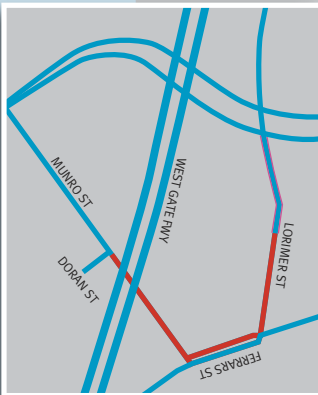

MELBOURNE DOCKLANDS PRECINCT

LEGEND

- Road closed
- No stopping tow-away zone
- Lane Closed
- AS Accessible/Spectator Shuttle
- △ Accessible drop off & pick up
- T Taxi
- P Public drop off & pick up
- C Coach drop off & pick up
- AS Hire Car/Limousine drop off & pick up
- Shuttle route

Restricted Access
CENTRAL PIER

Closed for spectator exit

Closed for spectator exit

Shuttle to Melbourne Sports Aquatic Centre

SOUTHERN CROSS STATION
Exits at Aderley St

SOUTH WHARF RD
COMMERCIAL PARKING
LORIMER ST

MELBOURNE EXHIBITION CENTRE
NORMANBY RD
WHITEMAN ST

AS

AS

T

AS

T

AS

T

AS

T

AS

T

AS

T

AS

T

AS

T

AS

T