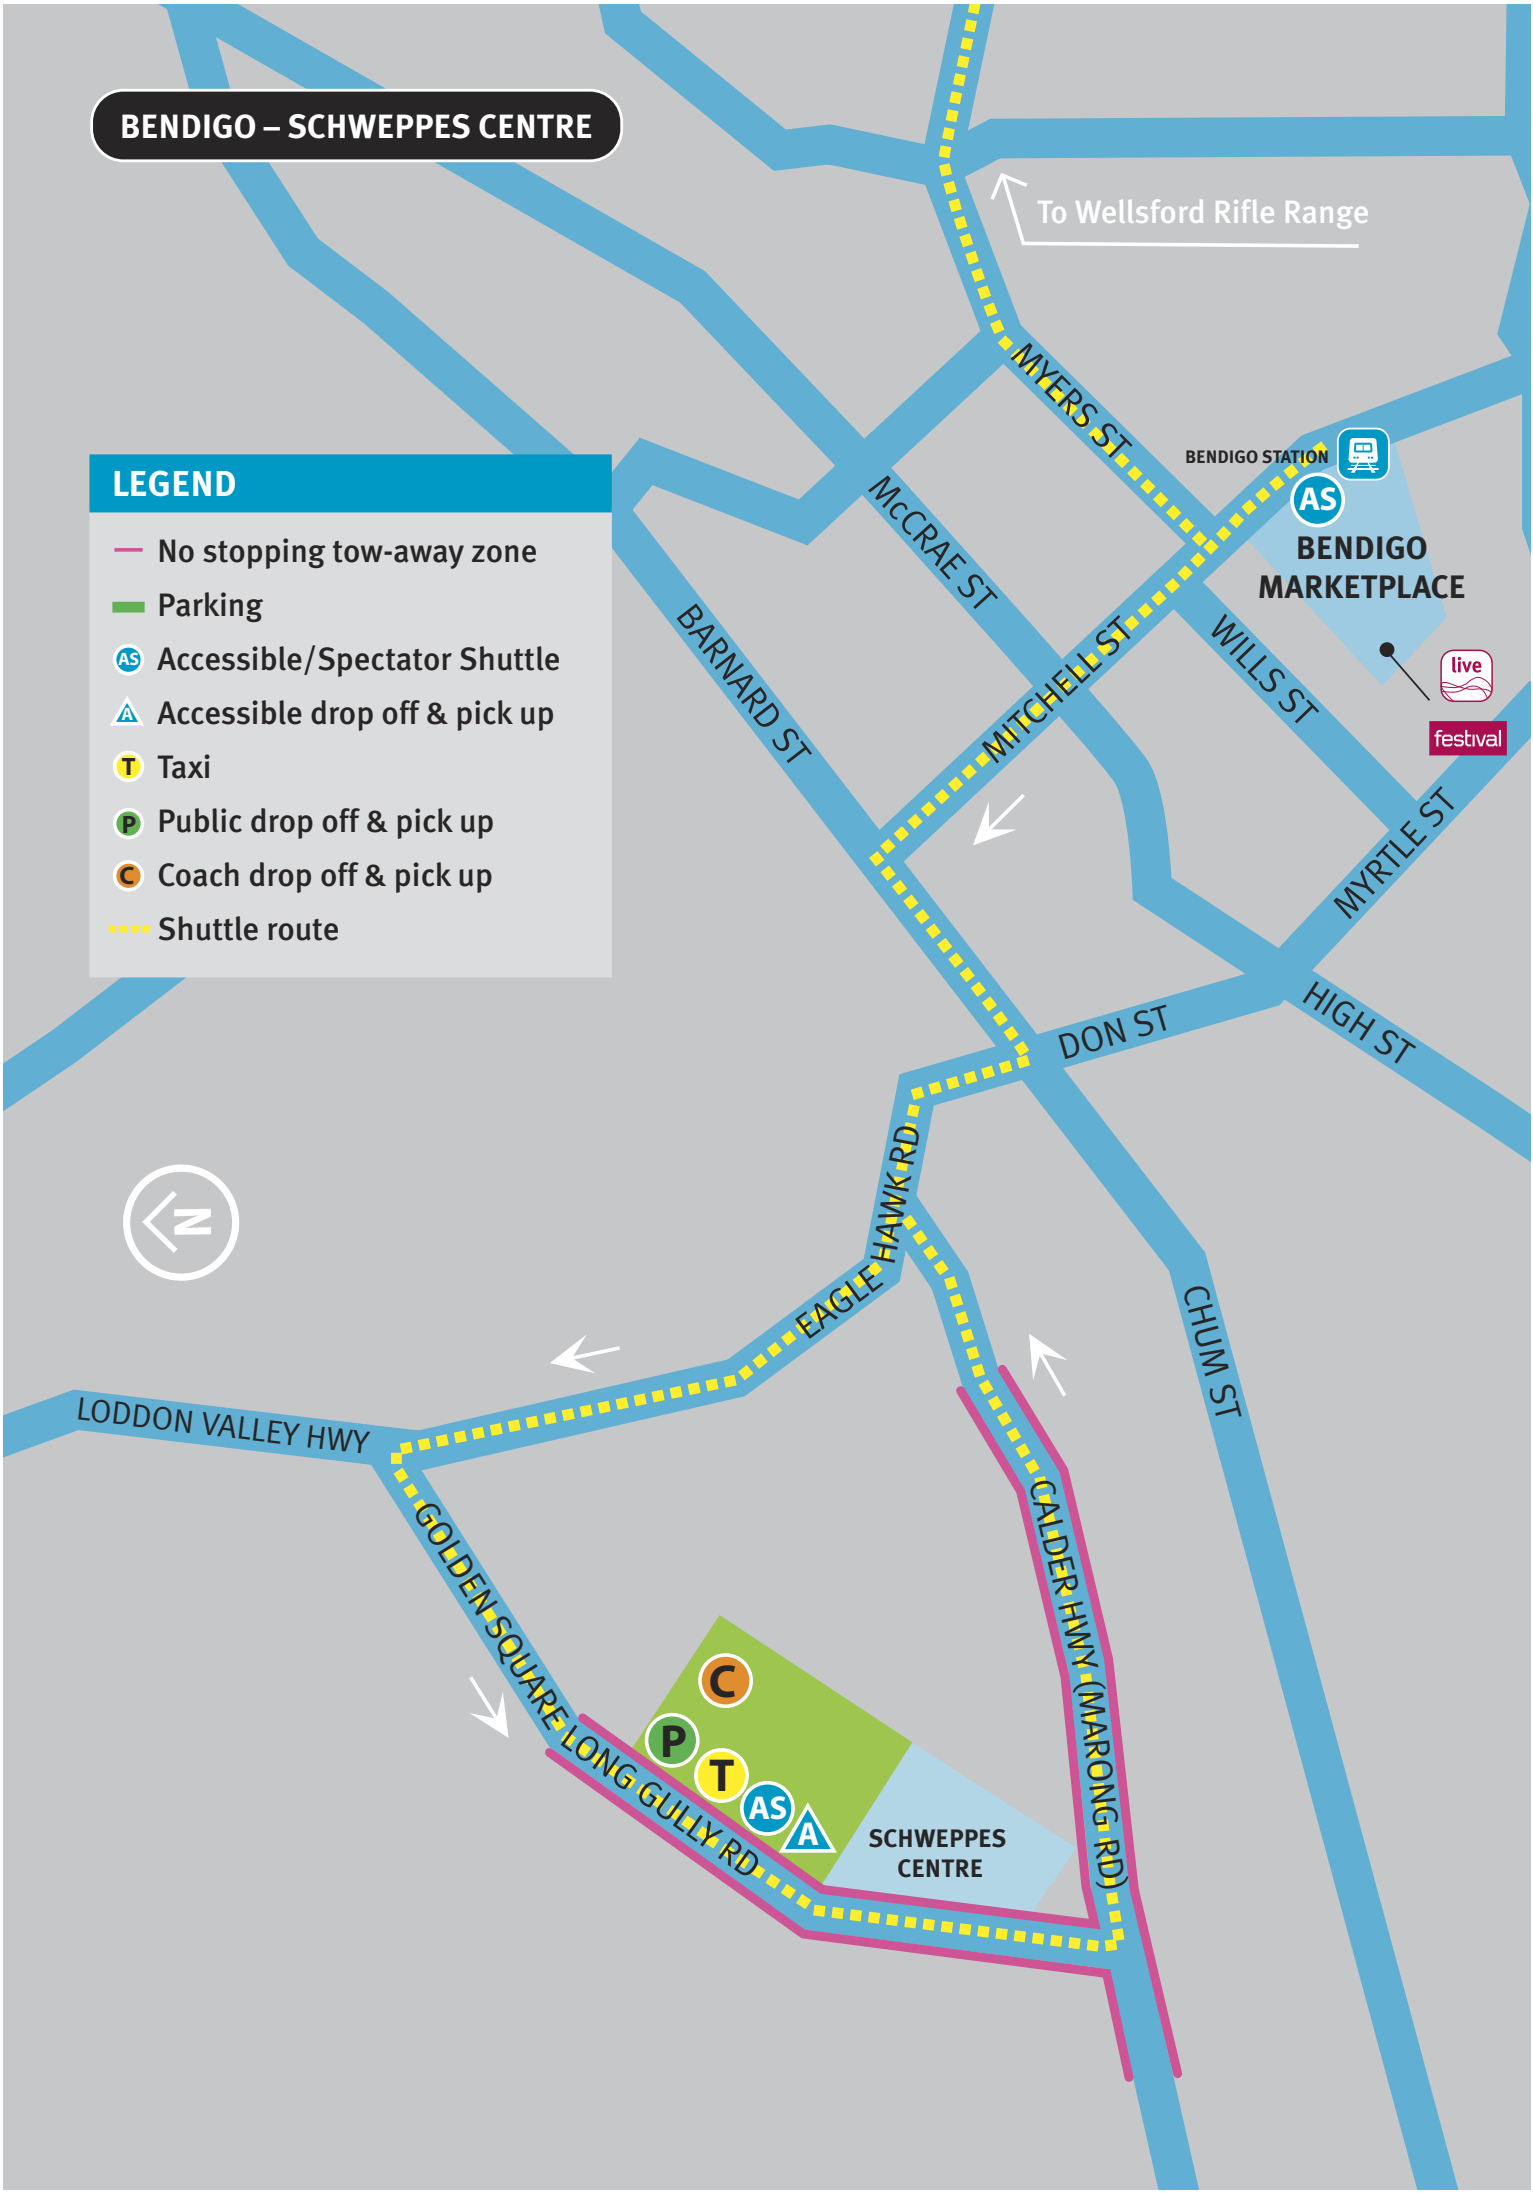

BENDIGO – SCHWEPPE'S CENTRE

LEGEND

- No stopping tow-away zone
- Parking
- AS Accessible/Spectator Shuttle
- ▲ Accessible drop off & pick up
- T Taxi
- P Public drop off & pick up
- C Coach drop off & pick up
- ⋯ Shuttle route

To Wellsford Rifle Range

BENDIGO STATION

AS

BENDIGO MARKETPLACE

live

festival

SCHWEPPE'S CENTRE